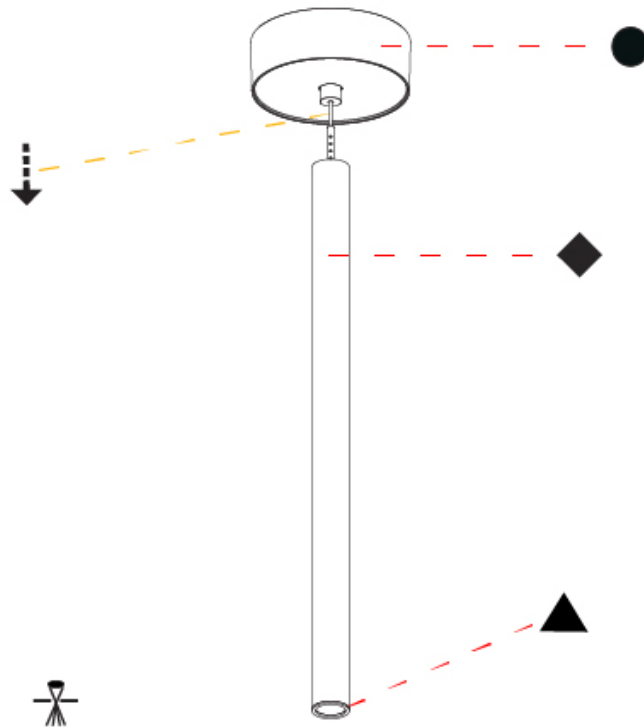

Shape: Cylinder
 Diameter (mm): 28
 Diameter (in): 1 1/8
 Height (mm): 450
 Height (in): 17 11/16
 Max. Overall Height (mm): 2450
 Max. Overall Height (in): 96 7/16
 Light Distribution: Downlight
 Weight (kg): 0.64
 Weight (lbs): 1.41
 Diffuser: Shine Ring - Opal / Yellow / Orange / Red / Blue / Green
 Fixture Finish: SSR / BKV / CWI / CRY / HAB / UFT / ITA / RUA / FTG / MYG / LOD / PUS / FRO / FUP / KIA / POP / BLS / SPG / MEY / GOH / GUM / CHC / COM / ABZ / JAG / OBR / MOS / ROR
 Fixture Material: Aluminum
 Cable Details: 2000mm or 4000mm Black Cable

OPTICAL

Optic°: 24 / 32 / 58

RATINGS AND CERTIFICATIONS

Certified By: Certified for North American Standards
 IP rating: IP20

HANGOVER PLUG SHINE MONOPOINT SURFACE CANOPY SUSPENSION

A30849-

PROJECT
TYPE
SPECIFIER
QUANTITY
DATE