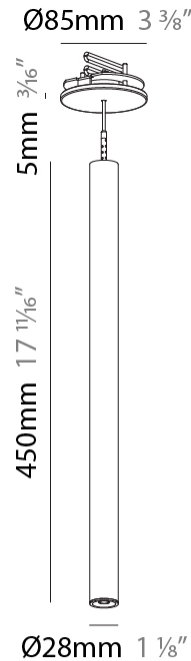

ELECTRICAL

Lamp Type: LED (Zhaga Standard)
Input Wattage (W): 6.4
Total Output Wattage (W): 6
Dimming: Tri-Mode (Non-Dimming and Phase Dimming (120Vac only) and 0-10V Dimming)
Driver Included: Yes
Driver Location: External
Driver Type: Constant Current - Universal
Driver Class: Class 2
Housing: ENCP3 w/Quick Connect
Input Voltage (V): 120 - 277
Constant Current (MA): 500

LED

Number of LEDs: 1
Color Temperature (°K): 2700 / 3000 / 3500 / 4000
Max. Delivered Lumen (lm): Max 381 / 404 / 426 / 438
Nominal Lumen (lm): 460 / 487 / 514 / 528
CRI: >90 CRI
Lamp Life (hrs): 50000

OPTICAL

Reflector°: 20 / 26 / 56

RATINGS AND CERTIFICATIONS

Certified By: CSA Certified to UL and CSA Standards

IP20 © 2024, T 1800-388-3382, F 416-247-9319, www.zaneen.com

Available for International specifications by adding 'INT' at the end of the existing Model #. For assistance on 'custom' specifications, contact zteam@zaneen.com. In a constant effort to supply the best product, we reserve the right to change specifications or materials without notice. The most recent specification sheets are found at zaneen.com